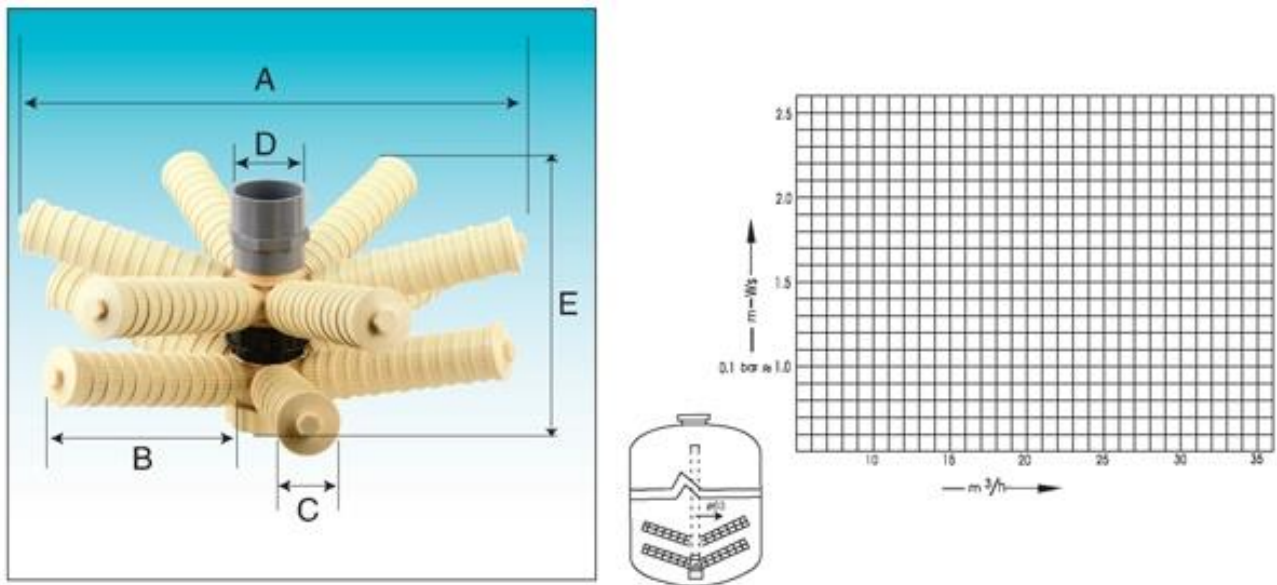

Distribution Systems

Top Mount Distributor 6 laterals

Product Code	Dimensions (mm)				Tanks	Top Opening	Slot Size
	A	B	C	D			
MT-HU6260L	260	82	53	50/42	16"-18"/Ø400-450mm	4"-8UN	0.2/0.25/0.4mm
MT-HU6370L	370	136	53	50/42	18"-21"/Ø450-550mm	4"-8UN	0.2/0.25/0.4mm
MT-HU6450L	450	182	53	50/42	24"/Ø600mm	4"-8UN	0.2/0.25/0.4mm
MT-HU6600L	620	260	53	50/63	30"/Ø750mm	4"-8UN	0.2/0.25/0.4mm
MT-HU6700L	710	330	53	50/63	36"-42"/Ø900-1050mm	4"-8UN	0.2/0.25/0.4mm
MT-HU6900L	930	410	53	50/63	48"/Ø1200mm	4"-8UN	0.2/0.25/0.4mm

Top Mount Distributor 12 laterals

Product Code	Dimensions (mm)				Tanks	Top Opening	Slots
	A	B	C	D			
MT-HU6700L-2	710	330	53	63	36"-42"/Ø900-1050mm	4"-8UN	0.2/0.25/0.4mm
MT-HU6900L-2	930	410	53	63	48"/Ø1200mm	4"-8UN	0.2/0.25/0.4mm