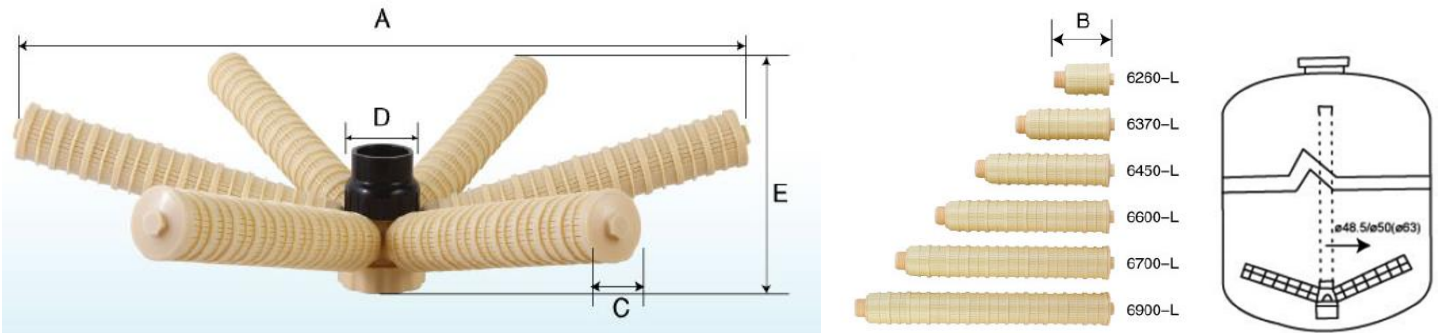

Distribution Systems

Top Mount Distributor 6 laterals

Product Code	Dimensions (mm)				Tanks	Top Opening	Slot Size
	A	B	C	D			
MT-HU6260L	260	82	53	50/42	16"-18"/Ø400-450mm	4"-8UN	0.2/0.25/0.4mm
MT-HU6370L	370	136	53	50/42	18"-21"/Ø450-550mm	4"-8UN	0.2/0.25/0.4mm
MT-HU6450L	450	182	53	50/42	24"/Ø600mm	4"-8UN	0.2/0.25/0.4mm
MT-HU6600L	620	260	53	50/63	30"/Ø750mm	4"-8UN	0.2/0.25/0.4mm
MT-HU6700L	710	330	53	50/63	36"-42"/Ø900-1050mm	4"-8UN	0.2/0.25/0.4mm
MT-HU6900L	930	410	53	50/63	48"/Ø1200mm	4"-8UN	0.2/0.25/0.4mm

Top Mount Distributor 12 laterals

Product Code	Dimensions (mm)				Tanks	Top Opening	Slots
	A	B	C	D			
MT-HU6700L-2	710	330	53	63	36"-42"/Ø900-1050mm	4"-8UN	0.2/0.25/0.4mm
MT-HU6900L-2	930	410	53	63	48"/Ø1200mm	4"-8UN	0.2/0.25/0.4mm