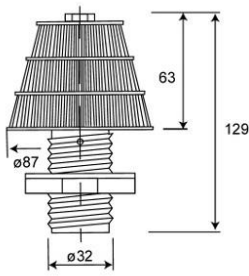

Nozzle

MT-HD201

MT-HD202

MH-HD224

Product Code	Outlet Flow	Backwash flow	Material
MT-HD201	1T/H	0.3-0.6T/H	PP
MT-HD202	0.5T/H	0.3-0.6T/H	ABS
MT-HD224	1T/H	0.3-0.6T/H	PP

MT-HD227

MT-HD228

MT-HD229

Product Code	Outlet Flow	Backwash flow	Material
MT-HD227	0.3T/H	0.3-0.6T/H	PP
MT-HD228	1T/H	0.3-0.6T/H	PP
MT-HD229	0.5T/H	0.3-0.6T/H	PP