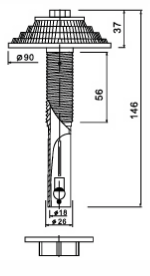

Nozzle

MT-HD201

MT-HD202

MH-HD224

Product Code	Outlet Flow	Backwash flow	Material
MT-HD201	1T/H	0.3-0.6T/H	PP
MT-HD202	0.5T/H	0.3-0.6T/H	ABS
MT-HD224	1T/H	0.3-0.6T/H	PP

MT-HD227

MT-HD228

MT-HD229

Product Code	Outlet Flow	Backwash flow	Material
MT-HD227	0.3T/H	0.3-0.6T/H	PP
MT-HD228	1T/H	0.3-0.6T/H	PP
MT-HD229	0.5T/H	0.3-0.6T/H	PP