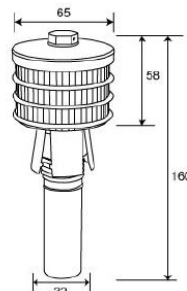

Nozzle

MT-HD201

MT-HD202

MH-HD224

Product Code	Outlet Flow	Backwash flow	Material
MT-HD201	1T/H	0.3-0.6T/H	PP
MT-HD202	0.5T/H	0.3-0.6T/H	ABS
MT-HD224	1T/H	0.3-0.6T/H	PP

MT-HD227

MT-HD228

MT-HD229

Product Code	Outlet Flow	Backwash flow	Material
MT-HD227	0.3T/H	0.3-0.6T/H	PP
MT-HD228	1T/H	0.3-0.6T/H	PP
MT-HD229	0.5T/H	0.3-0.6T/H	PP