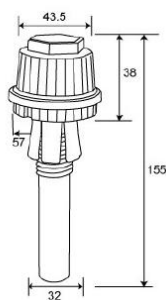

Nozzle

MT-HD201

MT-HD202

MH-HD224

Product Code	Outlet Flow	Backwash flow	Material
MT-HD201	1T/H	0.3-0.6T/H	PP
MT-HD202	0.5T/H	0.3-0.6T/H	ABS
MT-HD224	1T/H	0.3-0.6T/H	PP

MT-HD227

MT-HD228

MT-HD229

Product Code	Outlet Flow	Backwash flow	Material
MT-HD227	0.3T/H	0.3-0.6T/H	PP
MT-HD228	1T/H	0.3-0.6T/H	PP
MT-HD229	0.5T/H	0.3-0.6T/H	PP