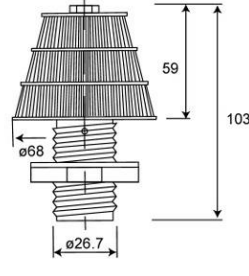

Nozzle

MT-HD201

MT-HD202

MH-HD224

Product Code	Outlet Flow	Backwash flow	Material
MT-HD201	1T/H	0.3-0.6T/H	PP
MT-HD202	0.5T/H	0.3-0.6T/H	ABS
MT-HD224	1T/H	0.3-0.6T/H	PP

MT-HD227

MT-HD228

MT-HD229

Product Code	Outlet Flow	Backwash flow	Material
MT-HD227	0.3T/H	0.3-0.6T/H	PP
MT-HD228	1T/H	0.3-0.6T/H	PP
MT-HD229	0.5T/H	0.3-0.6T/H	PP