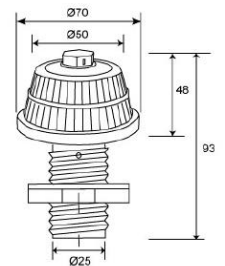

Nozzle

MT-HD201

MT-HD202

MH-HD224

Product Code	Outlet Flow	Backwash flow	Material
MT-HD201	1T/H	0.3-0.6T/H	PP
MT-HD202	0.5T/H	0.3-0.6T/H	ABS
MT-HD224	1T/H	0.3-0.6T/H	PP

MT-HD227

MT-HD228

MT-HD229

Product Code	Outlet Flow	Backwash flow	Material
MT-HD227	0.3T/H	0.3-0.6T/H	PP
MT-HD228	1T/H	0.3-0.6T/H	PP
MT-HD229	0.5T/H	0.3-0.6T/H	PP