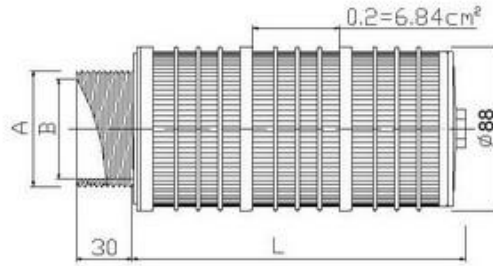

**Laterals and Riser Tubes**

Lateral Ø53: LAT53

Product Code	A Size	B (mm)	L1(mm)	Slot Size	L (mm)	Material
MT-LAT53-034-02-82	NPT3/4"	18.5	17	0.2/0.4mm	82	PP/HTPP
MT-LAT53-034-02-136	NPT3/4"	18.5	17	0.2/0.4mm	136	PP/HTPP
MT-LAT53-034-02-182	NPT3/4"	18.5	17	0.2/0.4mm	182	PP/HTPP
MT-LAT53-034-02-260	NPT3/4"	18.5	17	0.2/0.4mm	260	PP/HTPP
MT-LAT53-034-02-330	NPT3/4"	18.5	17	0.2/0.4mm	330	PP/HTPP
MT-LAT53-034-02-410	NPT3/4"	18.5	17	0.2/0.4mm	410	PP/HTPP

Product Code	A Size	B (mm)	L1(mm)	Slot Size	L (mm)	Material
MT-LAT53-100-02-190	NPT1" /G1"	21	17	0.2/0.4mm	190	PP/HTPP
MT-LAT53-100-02-256	NPT1" /G1"	21	17	0.2/0.4mm	256	PP/HTPP
MT-LAT53-100-02-318	NPT1" /G1"	21	17	0.2/0.4mm	318	PP/HTPP
MT-LAT53-100-02-380	NPT1" /G1"	21	17	0.2/0.4mm	380	PP/HTPP
MT-LAT53-100-02-445	NPT1" /G1"	21	17	0.2/0.4mm	445	PP/HTPP
MT-LAT53-100-02-564	NPT1" /G1"	21	17	0.2/0.4mm	564	PP/HTPP
MT-LAT53-100-02-600	NPT1" /G1"	21	17	0.2/0.4mm	600	PP/HTPP

Product Code	A Size	B (mm)	L1(mm)	Slot Size	L (mm)	Material
MT-LAT53-114-02-190	NPT1-1/4" /G1-1/4"	21	22	0.2/0.4mm	190	PP/HTPP
MT-LAT53-114-02-256	NPT1-1/4" /G1-1/4"	21	22	0.2/0.4mm	256	PP/HTPP
MT-LAT53-114-02-318	NPT1-1/4" /G1-1/4"	21	22	0.2/0.4mm	318	PP/HTPP
MT-LAT53-114-02-380	NPT1-1/4" /G1-1/4"	21	22	0.2/0.4mm	380	PP/HTPP
MT-LAT53-114-02-445	NPT1-1/4" /G1-1/4"	21	22	0.2/0.4mm	445	PP/HTPP
MT-LAT53-114-02-564	NPT1-1/4" /G1-1/4"	21	22	0.2/0.4mm	564	PP/HTPP

Remark: If the slot size is 0.4mm, product code would : MT-LAT53-034-04-82

Lateral Ø88: LAT88

Product Code	A Size	B (mm)	L1(mm)	Slot Size	L (mm)	Material
MT-LAT88-200-02-130	NPT2" /PT2" /G2"	50	30	0.2mm	130	PP/HPPP
MT-LAT88-200-02-230	NPT2" /PT2" /G2"	50	30	0.2mm	230	PP/HPPP
MT-LAT88-200-02-280	NPT2" /PT2" /G2"	50	30	0.2mm	280	PP/HPPP
MT-LAT88-200-02-360	NPT2" /PT2" /G2"	50	30	0.2mm	360	PP/HPPP
MT-LAT88-200-02-800	NPT2" /PT2" /G2"	50	30	0.2mm	800	PP/HPPP