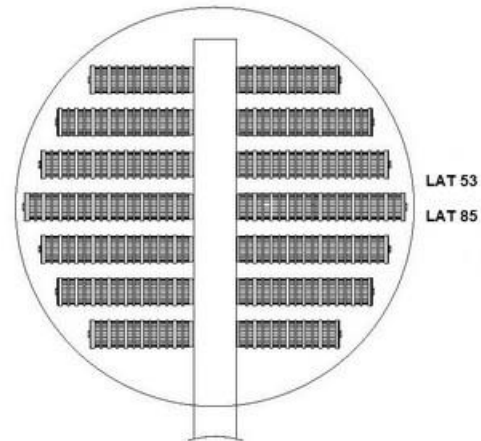

**Laterals and Riser Tubes**

Lateral Ø53: LAT53

Product Code	A Size	B (mm)	L1(mm)	Slot Size	L (mm)	Material
MT-LAT53-034-02-82	NPT3/4"	18.5	17	0.2/0.4mm	82	PP/HTPP
MT-LAT53-034-02-136	NPT3/4"	18.5	17	0.2/0.4mm	136	PP/HTPP
MT-LAT53-034-02-182	NPT3/4"	18.5	17	0.2/0.4mm	182	PP/HTPP
MT-LAT53-034-02-260	NPT3/4"	18.5	17	0.2/0.4mm	260	PP/HTPP
MT-LAT53-034-02-330	NPT3/4"	18.5	17	0.2/0.4mm	330	PP/HTPP
MT-LAT53-034-02-410	NPT3/4"	18.5	17	0.2/0.4mm	410	PP/HTPP

Product Code	A Size	B (mm)	L1(mm)	Slot Size	L (mm)	Material
MT-LAT53-100-02-190	NPT1" /G1"	21	17	0.2/0.4mm	190	PP/HTPP
MT-LAT53-100-02-256	NPT1" /G1"	21	17	0.2/0.4mm	256	PP/HTPP
MT-LAT53-100-02-318	NPT1" /G1"	21	17	0.2/0.4mm	318	PP/HTPP
MT-LAT53-100-02-380	NPT1" /G1"	21	17	0.2/0.4mm	380	PP/HTPP
MT-LAT53-100-02-445	NPT1" /G1"	21	17	0.2/0.4mm	445	PP/HTPP
MT-LAT53-100-02-564	NPT1" /G1"	21	17	0.2/0.4mm	564	PP/HTPP
MT-LAT53-100-02-600	NPT1" /G1"	21	17	0.2/0.4mm	600	PP/HTPP

Product Code	A Size	B (mm)	L1(mm)	Slot Size	L (mm)	Material
MT-LAT53-114-02-190	NPT1-1/4" /G1-1/4"	21	22	0.2/0.4mm	190	PP/HTPP
MT-LAT53-114-02-256	NPT1-1/4" /G1-1/4"	21	22	0.2/0.4mm	256	PP/HTPP
MT-LAT53-114-02-318	NPT1-1/4" /G1-1/4"	21	22	0.2/0.4mm	318	PP/HTPP
MT-LAT53-114-02-380	NPT1-1/4" /G1-1/4"	21	22	0.2/0.4mm	380	PP/HTPP
MT-LAT53-114-02-445	NPT1-1/4" /G1-1/4"	21	22	0.2/0.4mm	445	PP/HTPP
MT-LAT53-114-02-564	NPT1-1/4" /G1-1/4"	21	22	0.2/0.4mm	564	PP/HTPP

Remark: If the slot size is 0.4mm, product code would : MT-LAT53-034-04-82

Lateral Ø88: LAT88

Product Code	A Size	B (mm)	L1(mm)	Slot Size	L (mm)	Material
MT-LAT88-200-02-130	NPT2" /PT2" /G2"	50	30	0.2mm	130	PP/HPPP
MT-LAT88-200-02-230	NPT2" /PT2" /G2"	50	30	0.2mm	230	PP/HPPP
MT-LAT88-200-02-280	NPT2" /PT2" /G2"	50	30	0.2mm	280	PP/HPPP
MT-LAT88-200-02-360	NPT2" /PT2" /G2"	50	30	0.2mm	360	PP/HPPP
MT-LAT88-200-02-800	NPT2" /PT2" /G2"	50	30	0.2mm	800	PP/HPPP