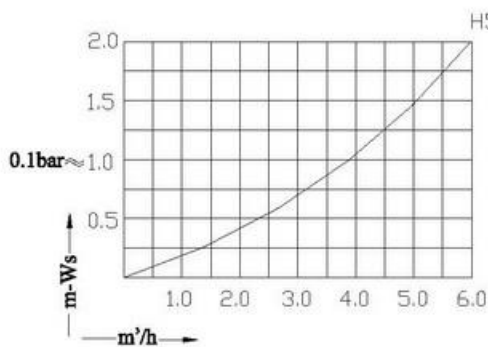

**Laterals and Riser Tubes**

Lateral Ø53: LAT53

Product Code	A Size	B (mm)	L1(mm)	Slot Size	L (mm)	Material
MT-LAT53-034-02-82	NPT3/4"	18.5	17	0.2/0.4mm	82	PP/HTPP
MT-LAT53-034-02-136	NPT3/4"	18.5	17	0.2/0.4mm	136	PP/HTPP
MT-LAT53-034-02-182	NPT3/4"	18.5	17	0.2/0.4mm	182	PP/HTPP
MT-LAT53-034-02-260	NPT3/4"	18.5	17	0.2/0.4mm	260	PP/HTPP
MT-LAT53-034-02-330	NPT3/4"	18.5	17	0.2/0.4mm	330	PP/HTPP
MT-LAT53-034-02-410	NPT3/4"	18.5	17	0.2/0.4mm	410	PP/HTPP

Product Code	A Size	B (mm)	L1(mm)	Slot Size	L (mm)	Material
MT-LAT53-100-02-190	NPT1" /G1"	21	17	0.2/0.4mm	190	PP/HTPP
MT-LAT53-100-02-256	NPT1" /G1"	21	17	0.2/0.4mm	256	PP/HTPP
MT-LAT53-100-02-318	NPT1" /G1"	21	17	0.2/0.4mm	318	PP/HTPP
MT-LAT53-100-02-380	NPT1" /G1"	21	17	0.2/0.4mm	380	PP/HTPP
MT-LAT53-100-02-445	NPT1" /G1"	21	17	0.2/0.4mm	445	PP/HTPP
MT-LAT53-100-02-564	NPT1" /G1"	21	17	0.2/0.4mm	564	PP/HTPP
MT-LAT53-100-02-600	NPT1" /G1"	21	17	0.2/0.4mm	600	PP/HTPP