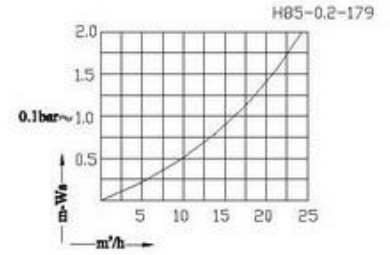

Lateral Ø88: LAT88

Product Code	A Size	B (mm)	L1(mm)	Slot Size	L (mm)	Material
MT-LAT88-200-02-130	NPT2" /PT2" /G2"	50	30	0.2mm	130	PP/HPPP
MT-LAT88-200-02-230	NPT2" /PT2" /G2"	50	30	0.2mm	230	PP/HPPP
MT-LAT88-200-02-280	NPT2" /PT2" /G2"	50	30	0.2mm	280	PP/HPPP
MT-LAT88-200-02-360	NPT2" /PT2" /G2"	50	30	0.2mm	360	PP/HPPP
MT-LAT88-200-02-800	NPT2" /PT2" /G2"	50	30	0.2mm	800	PP/HPPP