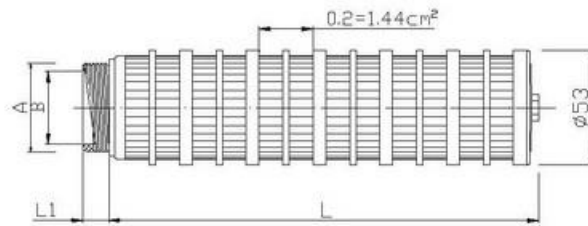

**Laterals and Riser Tubes**

Lateral Ø53: LAT53

Product Code	A Size	B (mm)	L1(mm)	Slot Size	L (mm)	Material
MT-LAT53-034-02-82	NPT3/4"	18.5	17	0.2/0.4mm	82	PP/HTPP
MT-LAT53-034-02-136	NPT3/4"	18.5	17	0.2/0.4mm	136	PP/HTPP
MT-LAT53-034-02-182	NPT3/4"	18.5	17	0.2/0.4mm	182	PP/HTPP
MT-LAT53-034-02-260	NPT3/4"	18.5	17	0.2/0.4mm	260	PP/HTPP
MT-LAT53-034-02-330	NPT3/4"	18.5	17	0.2/0.4mm	330	PP/HTPP
MT-LAT53-034-02-410	NPT3/4"	18.5	17	0.2/0.4mm	410	PP/HTPP

Product Code	A Size	B (mm)	L1(mm)	Slot Size	L (mm)	Material
MT-LAT53-100-02-190	NPT1" /G1"	21	17	0.2/0.4mm	190	PP/HTPP
MT-LAT53-100-02-256	NPT1" /G1"	21	17	0.2/0.4mm	256	PP/HTPP
MT-LAT53-100-02-318	NPT1" /G1"	21	17	0.2/0.4mm	318	PP/HTPP
MT-LAT53-100-02-380	NPT1" /G1"	21	17	0.2/0.4mm	380	PP/HTPP
MT-LAT53-100-02-445	NPT1" /G1"	21	17	0.2/0.4mm	445	PP/HTPP
MT-LAT53-100-02-564	NPT1" /G1"	21	17	0.2/0.4mm	564	PP/HTPP
MT-LAT53-100-02-600	NPT1" /G1"	21	17	0.2/0.4mm	600	PP/HTPP

Product Code	A Size	B (mm)	L1(mm)	Slot Size	L (mm)	Material
MT-LAT53-114-02-190	NPT1-1/4" /G1-1/4"	21	22	0.2/0.4mm	190	PP/HTPP
MT-LAT53-114-02-256	NPT1-1/4" /G1-1/4"	21	22	0.2/0.4mm	256	PP/HTPP
MT-LAT53-114-02-318	NPT1-1/4" /G1-1/4"	21	22	0.2/0.4mm	318	PP/HTPP
MT-LAT53-114-02-380	NPT1-1/4" /G1-1/4"	21	22	0.2/0.4mm	380	PP/HTPP
MT-LAT53-114-02-445	NPT1-1/4" /G1-1/4"	21	22	0.2/0.4mm	445	PP/HTPP
MT-LAT53-114-02-564	NPT1-1/4" /G1-1/4"	21	22	0.2/0.4mm	564	PP/HTPP

Remark: If the slot size is 0.4mm, product code would : MT-LAT53-034-04-82

Lateral Ø88: LAT88

Product Code	A Size	B (mm)	L1(mm)	Slot Size	L (mm)	Material
MT-LAT88-200-02-130	NPT2" /PT2" /G2"	50	30	0.2mm	130	PP/HPPP
MT-LAT88-200-02-230	NPT2" /PT2" /G2"	50	30	0.2mm	230	PP/HPPP
MT-LAT88-200-02-280	NPT2" /PT2" /G2"	50	30	0.2mm	280	PP/HPPP
MT-LAT88-200-02-360	NPT2" /PT2" /G2"	50	30	0.2mm	360	PP/HPPP
MT-LAT88-200-02-800	NPT2" /PT2" /G2"	50	30	0.2mm	800	PP/HPPP